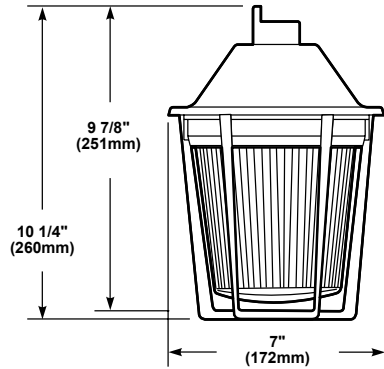

Beacons

Multi-Mode LED

107XBR Series

Weights and Dimensions

Cat. No.	Approx. Net Weight (lb.)	Approx. Shipping Weight (lb.)
107XBRBM*120A	6.40	10.87
107XBRCM*120A	5.40	9.87
107XBRPM*120A	4.50	8.97
107XBRBM*24D	6.40	10.87
107XBRCM*24D	5.40	9.87
107XBRPM*24D	4.50	8.97

*Letter in this position designates lens color: A - amber, B - blue, G - green, R - red, W - clear

Pendant Mounting