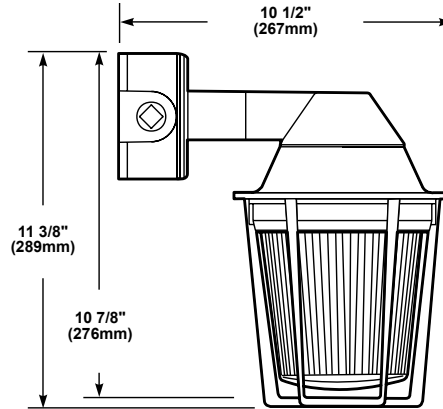

Bracket Mounting